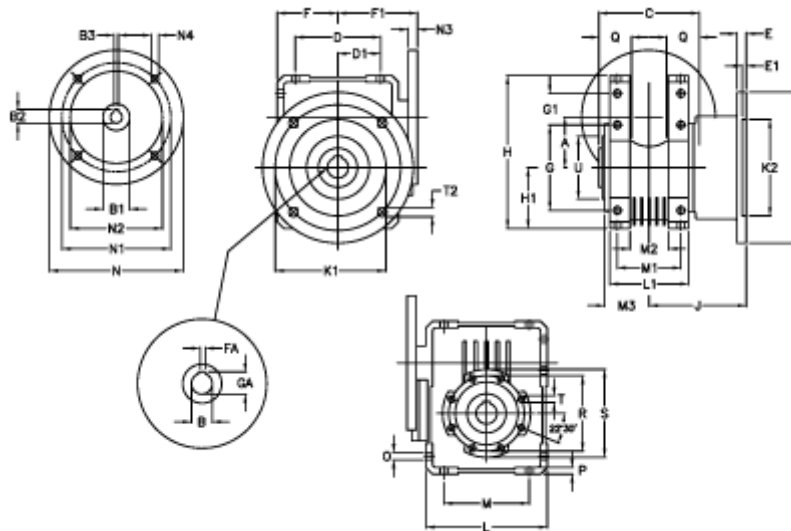

Article number: 392206301543016

Description: Worm Gear with Torque Limiter
W63 L1-UF-15-P80B5

Measures

| | | | | | |
|------------|-----------|-----------|-----------|-----------|--------|
| A = 62.17 | E = 11 | H = 182.5 | M = 102 | N4 = 11,5 | U = 75 |
| B = 25 | E1 = 5 | H1 = 72.5 | M1 = 76 | O = 9.0 | |
| B1 E7 = 19 | F = 73 | J = 116.0 | M2 = 46 | P = 8 | |
| B2 = 21.8 | F1 = 102 | K = 180 | M3 = 53 | Q = 35 | |
| B3 H9 = 6 | FA = 8 | K1 = 150 | N = 200 | R = 90 | |
| C = 120 | G = 102 | K2 = 115 | N1 = 165 | S = 105 | |
| D = 102.0 | G1 = 37.5 | L = 145 | N2 = 130 | T = M8x14 | |
| D1 = 51.0 | GA = 28.3 | L1 = 94 | N3 = 12.0 | T2 = 11.0 | |